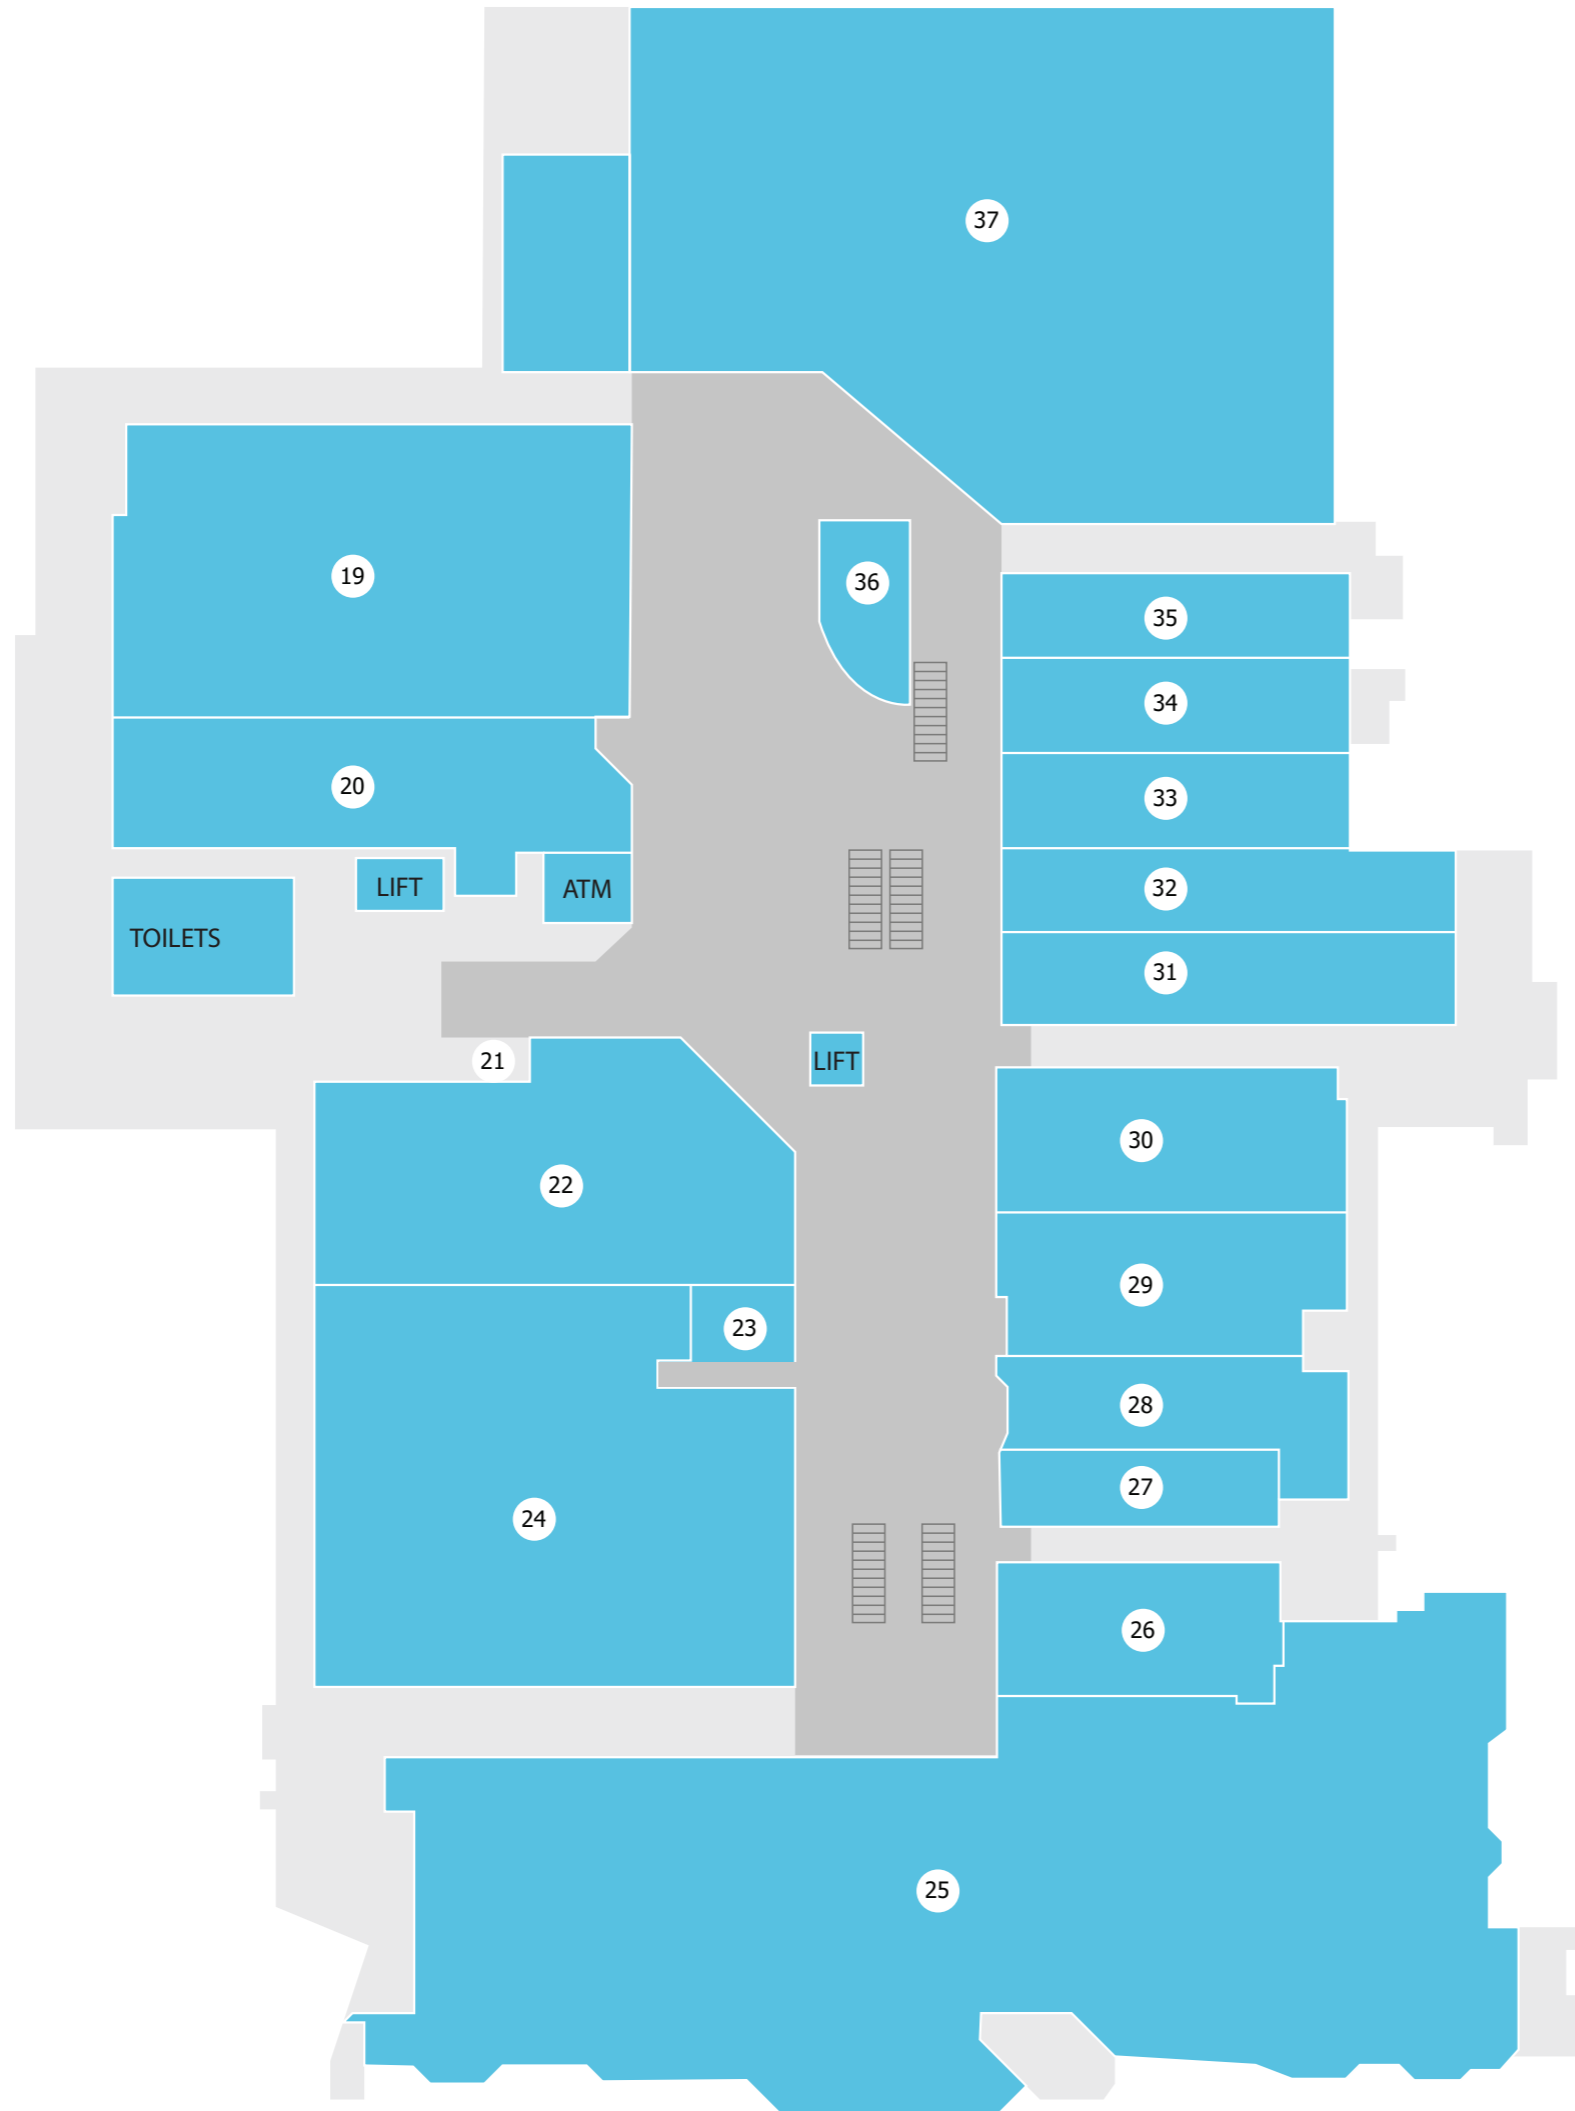

# UPPER FLOOR

- STORES**
- 38. To Let
  - 39. Cheque Centres
  - 40. To Let
  - 41. Semi-Chem
  - 42. Bright House
  - 43. To let
  - 44. To Let
  - 45. Scottish Hydro Electric
  - 46. Holland & Barrett
  - 47. The Present Shop
  - 48. To Let
  - 49. Supercuts
  - 50. Supersweet
  - 51. To Let
  - 52. To Let
  - 53. Burger King
  - 54. To Let
  - 55. Subway
  - 56. To Let
  - 57. To Let
  - 58. Fat jackets
  - 59. Iceland
  - 60. TJ Hughes

# GROUND FLOOR

## STORES

1. Peacocks
2. McDonalds
3. Savers
4. The Works
5. Jean Scene
6. Claire's Accessories
7. Vision Express
8. Quiz
9. Head
10. Perfume Shop
11. BHS Cafe
12. BHS
13. Clinton Cards
- 14.
15. To Let
16. To Let
17. Autonomy
18. Argos

# MIDDLE FLOOR